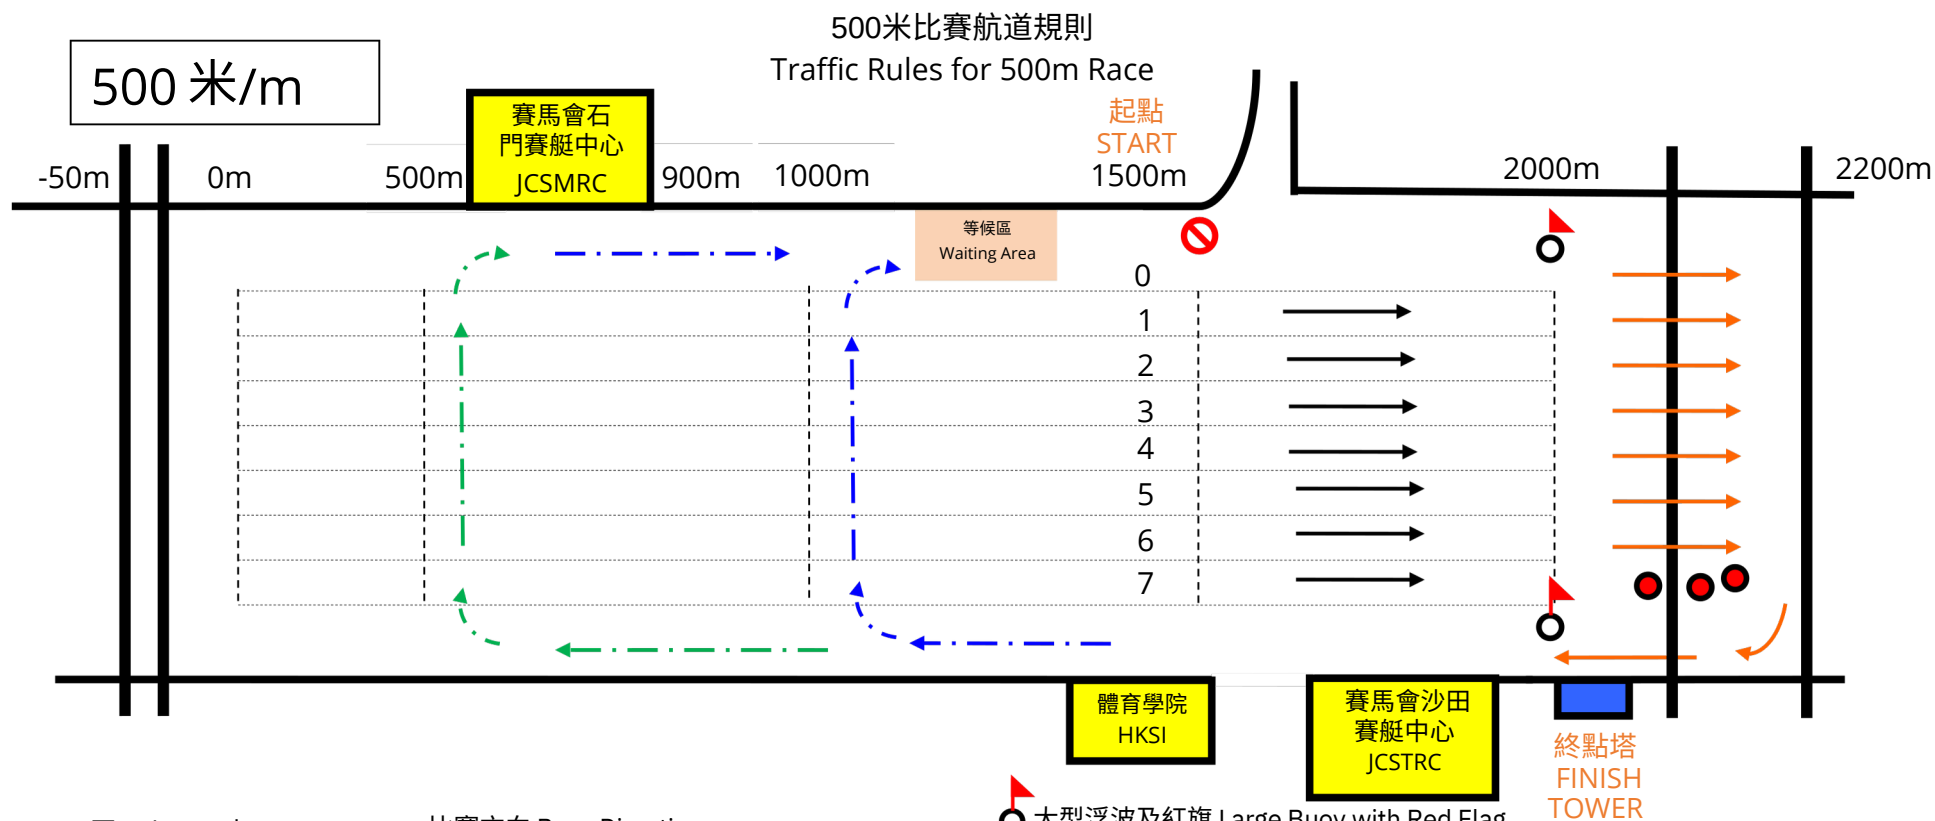

# Shing Mun River Regatta 城門河賽艇賽 2024

Organised by | 主辦機構

Subvented by | 資助機構

- 圖示 Legend:
- 比賽方向 Race Direction
  - · — · — · → 熱身方向 Warm Up Direction
  - · — · — · → 返回石門賽艇中心及體育學院艇隻前往石門賽艇中心艇隊檢查使用  
JCSMRC Boats Return and HKSI Boats for marshal checking at JCSMRC
  - 放鬆方向及返回體育學院及沙田賽艇中心 Cool Down Direction and Return to HKSI and JCSTRC Pontoon
  - 大型浮波及紅旗 Large Buoy with Red Flag
  - ⊘ 禁止進入 No Entry

備註 Remarks:

- 1.) 隊伍須於比賽前最少15分鐘到達等候區；及最少2分鐘到達其線道上準備起步。當上一場比賽開始後，發令員將會分配線道予下一場的參賽隊伍。  
Crews must arrive the Waiting Area at least 15 minutes and at their Start Lane 2 minutes respectively before the race start. After starting the previous race, the Starter will allocate a lane to the crews of next race.
- 2.) 艇隻在熱身時祇許在“500M - 900M”內轉向。  
Boats should only turn and circulate in between “500m – 900m” for warm up.